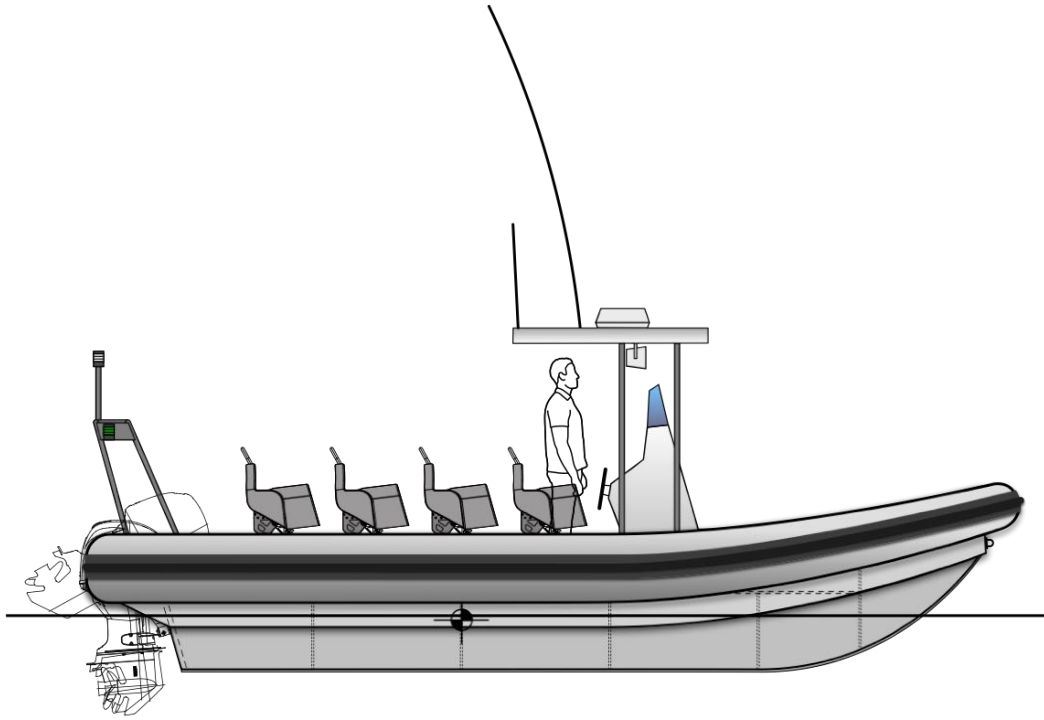

Orange Marine Pty Ltd
20 Egmont Road
Henderson WA 6166
Australia

T: +61 8967 7604
M: +61 410 196 902
E: info@orangemarine.com.au
W: www.orangemarine.com.au