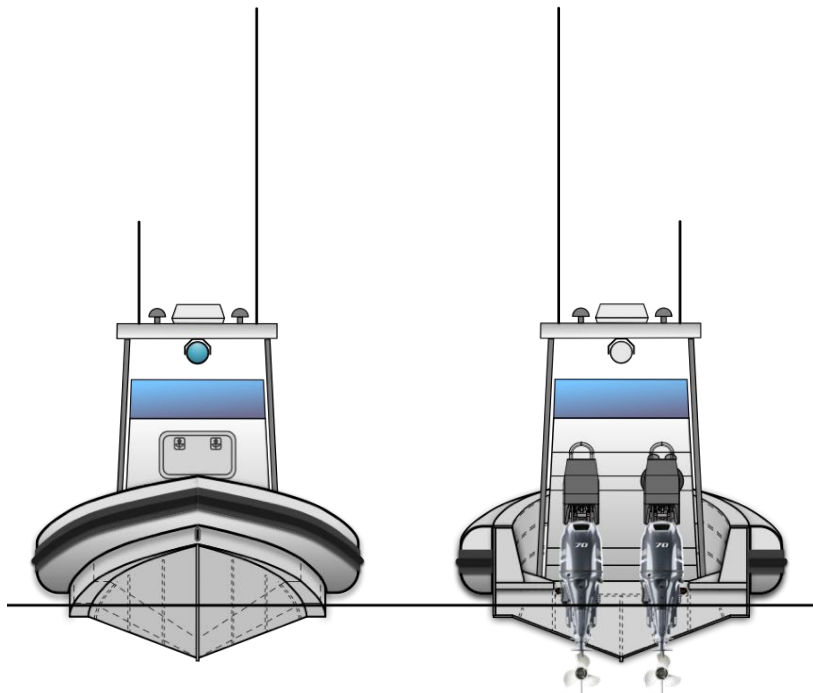

Orange Marine Pty Ltd
20 Egmont Road
Henderson WA 6166
Australia

T: +61 8967 7604
M: +61 410 196 902
E: info@orangemarine.com.au
W: www.orangemarine.com.au