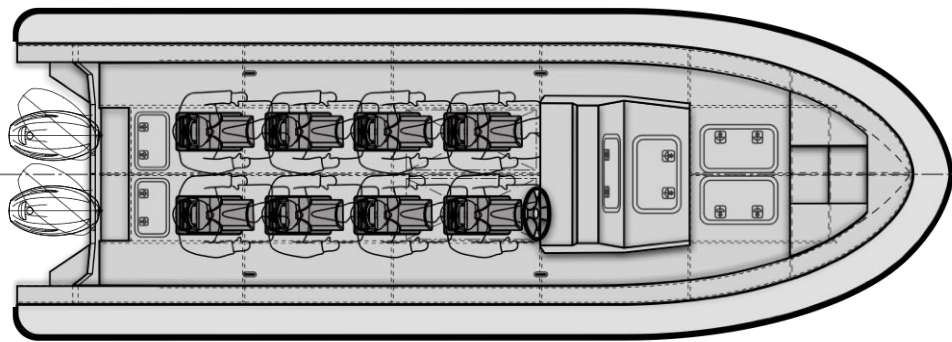

Orange Marine Pty Ltd
20 Egmont Road
Henderson WA 6166
Australia

T: +61 8967 7604
M: +61 410 196 902
E: info@orangemarine.com.au
W: www.orangemarine.com.au