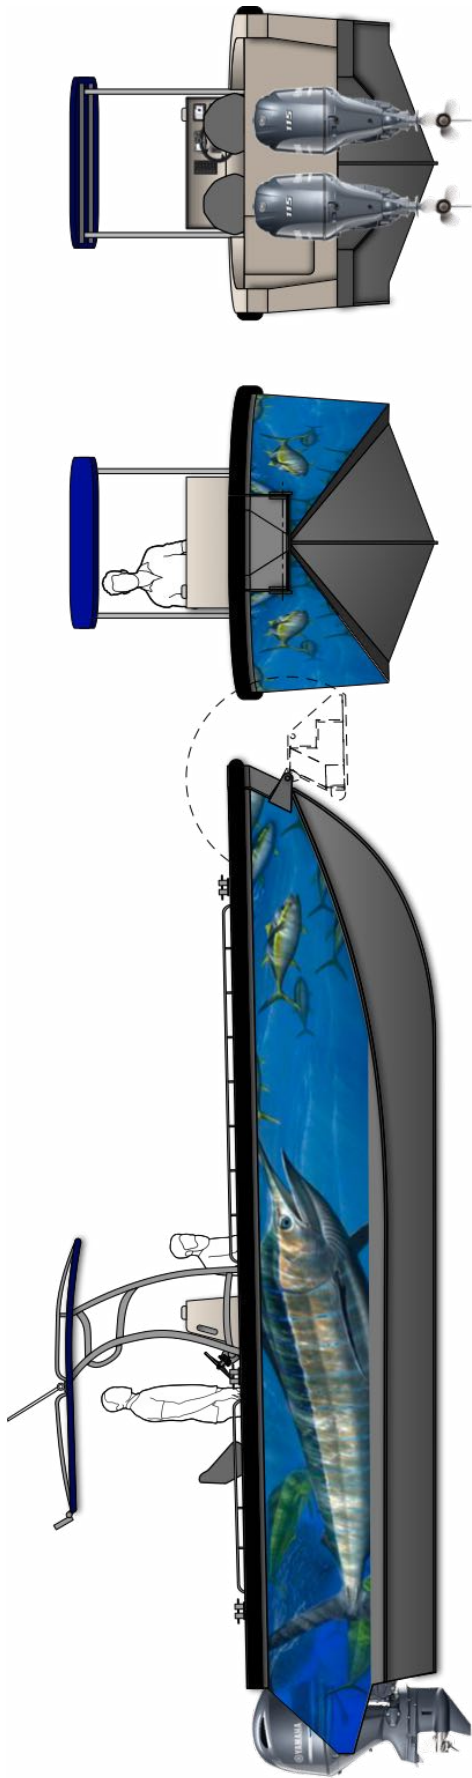

Orange Marine Pty Ltd T/A Versatile Marine
20 Egmont Road
Henderson WA 6166
Australia

T: +61 8 9467 7604
M: +61 4 1019 6902
E: info@versatile-marine.com.au
W: www.versatile-marine.com.au