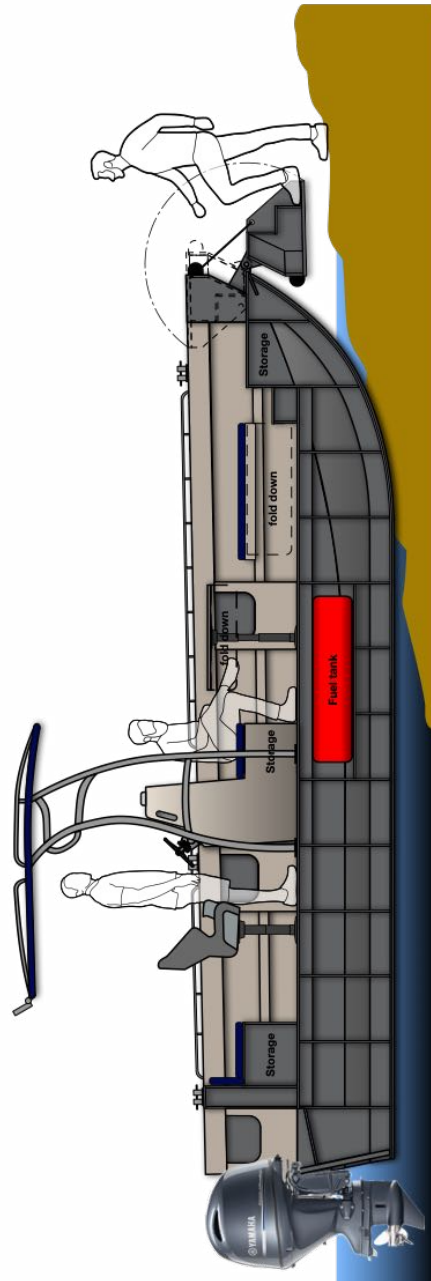

Orange Marine Pty Ltd T/A Versatile Marine
20 Egmont Road
Henderson WA 6166
Australia

T: +61 8 9467 7604
M: +61 4 1019 6902
E: info@versatile-marine.com.au
W: www.versatile-marine.com.au